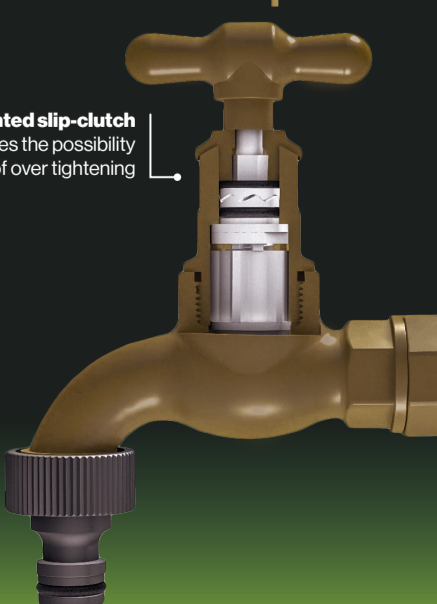

JASWIC APPROVED

CLICKCLOSE

SUPERIOR PATENTED SLIP CLUTCH GARDEN TAP

CLICKCLOSE is not just your ordinary plastic tap. With its unique patented technology, it's designed to click not break.

LOW THEFT RISK

15MM & 22MM

HOT & COLD WATER

PC15BT Garden Tap 1/2"

PC22BT Garden Tap 3/4"

PCST15 Stop Tap 15mm

PCST22 Stop Tap 22mm

PC15SPE Stand Pipe 15mm

PC22SPE Stand Pipe 22mm

PC15PT-W Pillar Tap 1/2"

PC15BT-LW Bib Tap 1/2"

PC15ST-SH Shower Stop Tap 15mm

Patented slip-clutch Eliminates the possibility of over tightening

EASYBAT

STRONG AND SECURE ONE PIECE BAT

EASYBAT is an innovative pipe clip which is moulded as a one piece component. With its secure on/off cap and hinge, EASYBAT is strong, secure, easy to use and eliminates the chance of any lost parts.

AVAILABLE IN 15MM, 22MM, 28MM & 50MM

STRONG & DURABLE MATERIAL

QUICK & EASY TO USE

ONE PIECE COMPONENT

- HB15U - EASYBAT 15/16mm MONOGOLD
- HB22U - EASYBAT 20/22mm MONOGOLD

- GB15/16-T - EASYBAT 15/16 mm TERRACOTA
- GB20/22-T - EASYBAT 20/22mm TERRACOTA
- GB25/28-T - EASYBAT 25/28mm TERRACOTA
- GB50/54-T - EASYBAT 50/54mm TERRACOTA